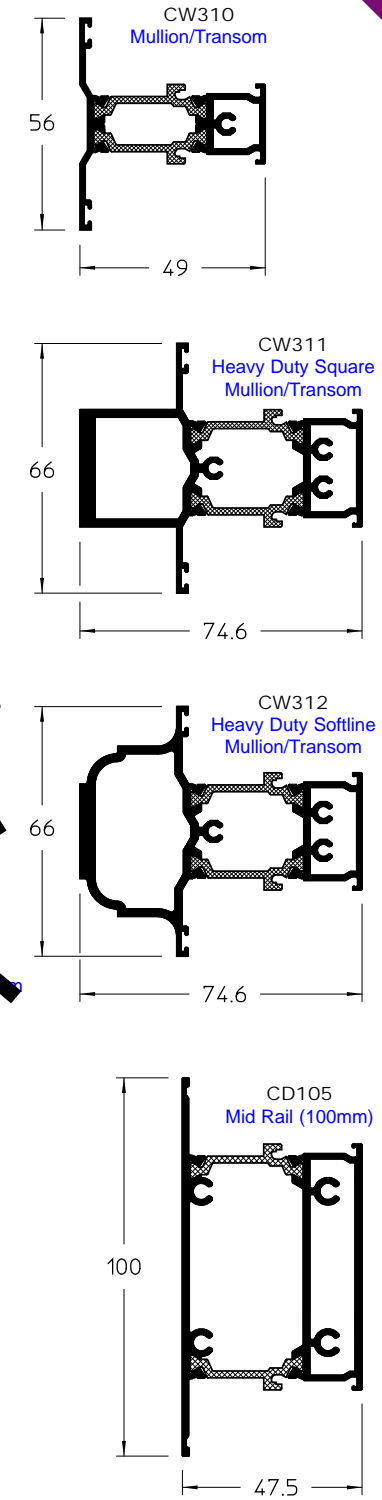

Crown Window System

Standard direct fix
75mm outer frame

Square direct fix
75mm outer frame

Part L
Compliant

Outerframe Profiles

Misc Profiles

Ventframe Profiles

Mullion/Transoms

Glazing Beads

75mm Frame

52mm Frame

Not to Scale

CWC049 - July 2012