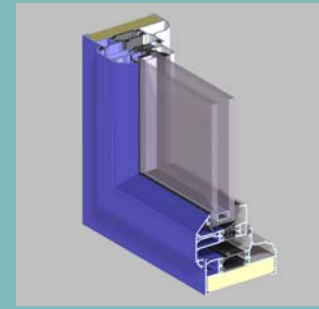

Crown Window System

Standard direct fix
75mm outer frame

Square direct fix
75mm outer frame

Part L
Compliant

Outerframe Profiles

Misc Profiles

Ventframe Profiles

Mullion/Transoms

Glazing Beads

75mm Frame

52mm Frame

Not to Scale

CWC049 - July 2012