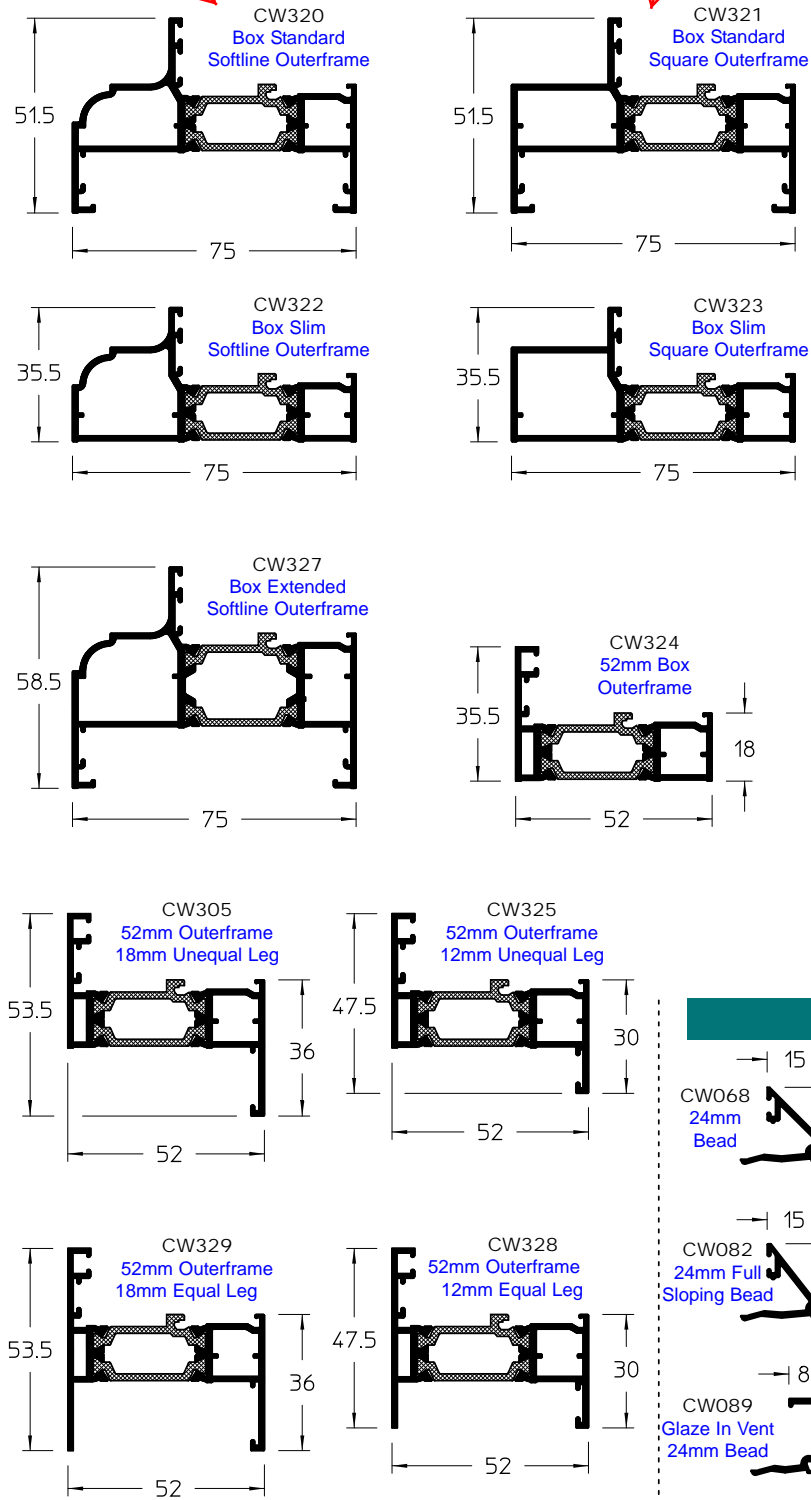

Crown Window System

Standard direct fix
75mm outer frame

Square direct fix
75mm outer frame

Part L
Compliant

Outerframe Profiles

Misc Profiles

Ventframe Profiles

Mullion/Transoms

Glazing Beads

75mm Frame

52mm Frame

Not to Scale

CWC049 - July 2012