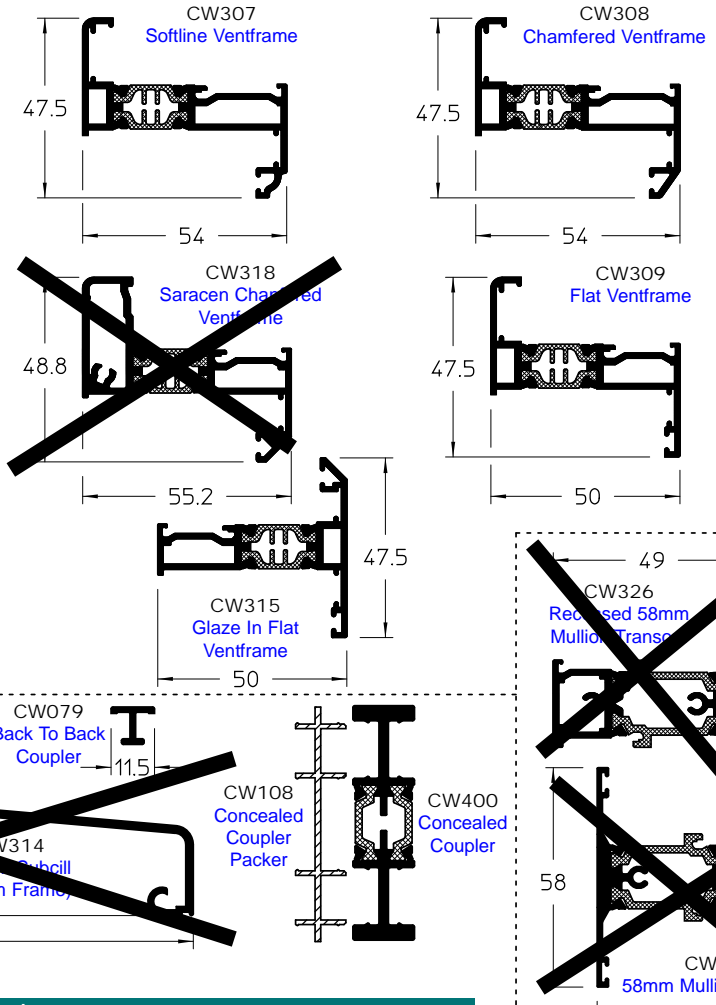

Crown Window System

Standard direct fix
75mm outer frame

Square direct fix
75mm outer frame

Part L
Compliant

Outerframe Profiles

Misc Profiles

Ventframe Profiles

Mullion/Transoms

Glazing Beads

75mm Frame

52mm Frame

Not to Scale

CWC049 - July 2012