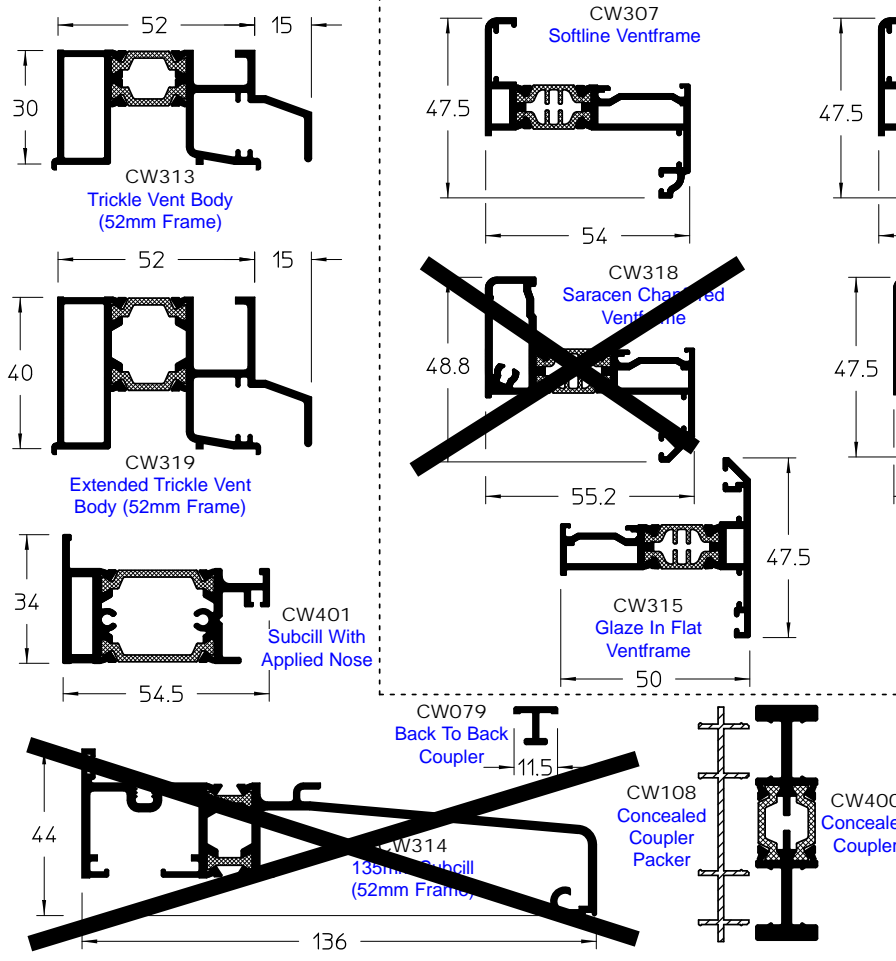

Crown Window System

Standard direct fix
75mm outer frame

Square direct fix
75mm outer frame

Part L
Compliant

Outerframe Profiles

Misc Profiles

Ventframe Profiles

Mullion/Transoms

Glazing Beads

75mm Frame

52mm Frame

Not to Scale

CWC049 - July 2012