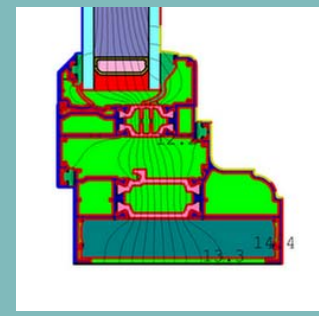

Crown Window System

Standard direct fix
75mm outer frame

Square direct fix
75mm outer frame

Part L
Compliant

Outerframe Profiles

Misc Profiles

Ventframe Profiles

Mullion/Transoms

Glazing Beads

75mm Frame

52mm Frame

Not to Scale

CWC049 - July 2012