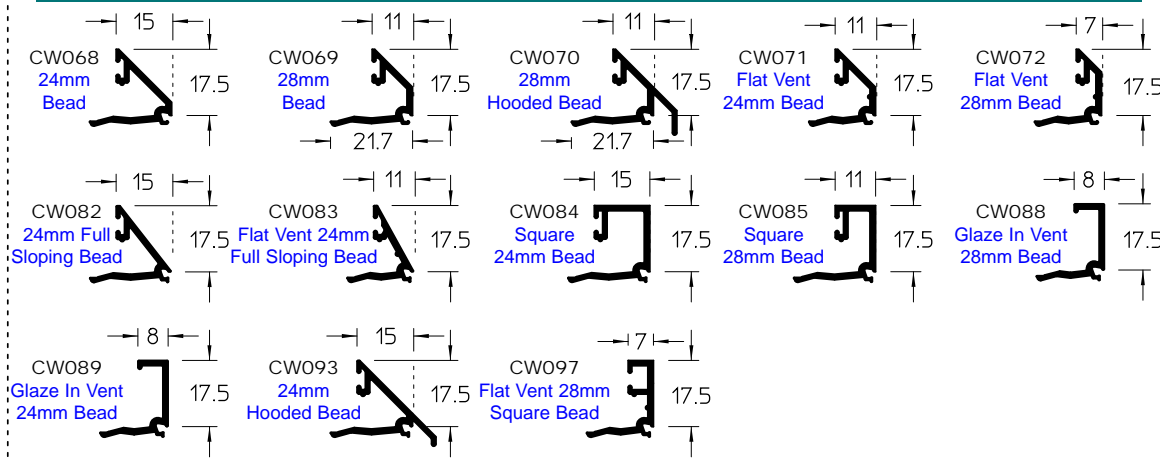

Crown Window System

Standard direct fix
75mm outer frame

Square direct fix
75mm outer frame

Part L
Compliant

Outerframe Profiles

Misc Profiles

Ventframe Profiles

Mullion/Transoms

Glazing Beads

75mm Frame

52mm Frame

Not to Scale

CWC049 - July 2012