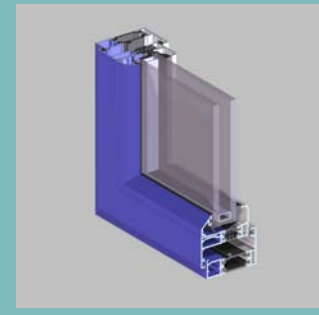

Crown Window System

Standard direct fix
75mm outer frame

Square direct fix
75mm outer frame

Part L
Compliant

Outerframe Profiles

Misc Profiles

Ventframe Profiles

Mullion/Transoms

Glazing Beads

75mm Frame

52mm Frame

Not to Scale

CWC049 - July 2012