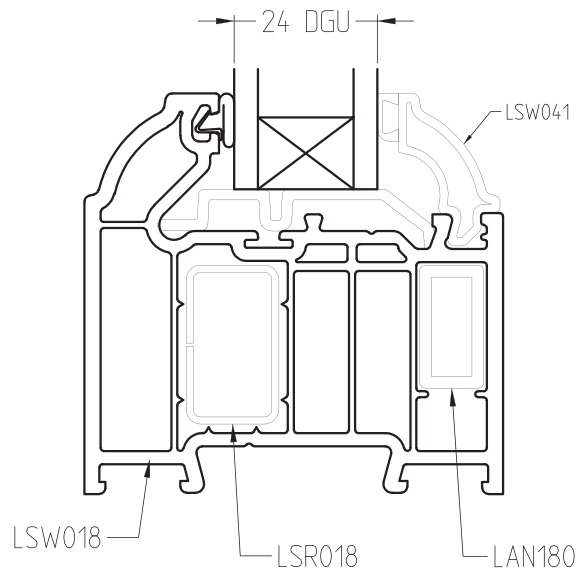

Composite door outer frame

Combination frame glazing detail

Low aluminium threshold (silver or gold) - can be used with a sub-cill