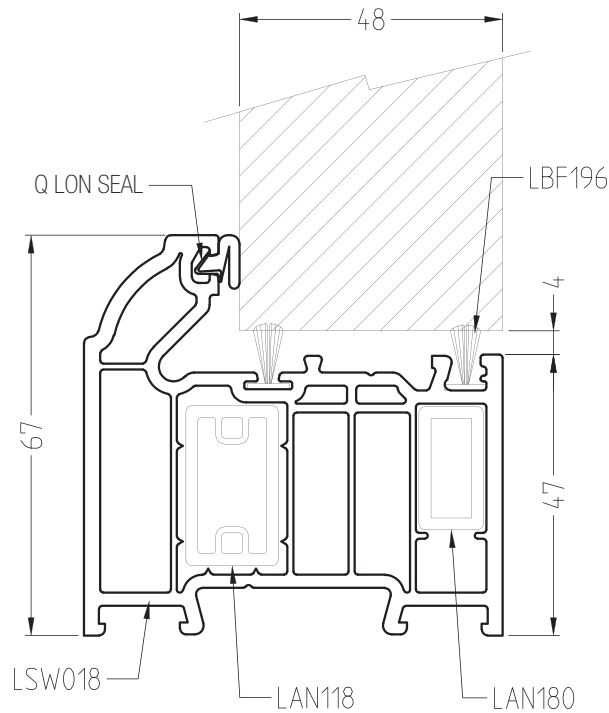

Composite door outer frame

Combination frame glazing detail

Low aluminium threshold (silver or gold) - can be used with a sub-cill